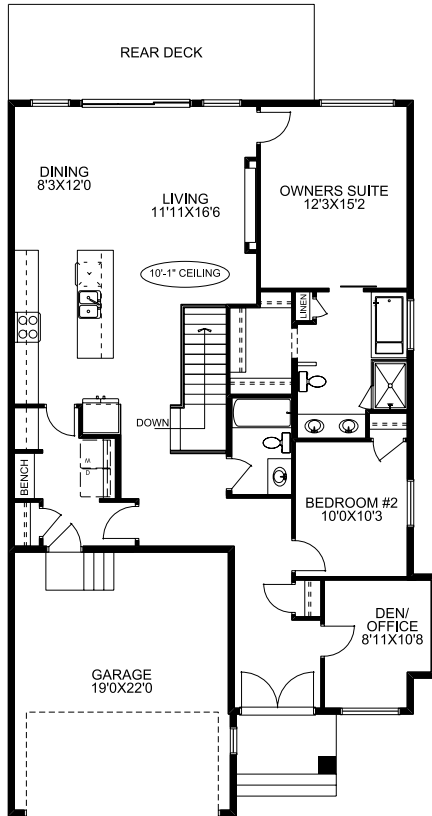

1497 SQFT 2 2

Possession: Immediate

Price: \$728,983.90

150 Knight Avenue: *Wexford*

Home Features:

- Walk-out lot onto a walking path
- Tile to ceiling electric fireplace
- Triple glazed upper & main floor windows
- Matte black trimmed shower doors
- Prosecco painted MDF cabinets; shaker bevel
- Thunder grey 1 1/4" quartz countertops
- Surewood oak vinyl plank; front entrance, den, kitchen, dining room, living room

McKee Homes

Floorplan

Main Floor

1497 SQFT

Optional
Basement Dev

1184 SQFT

BuiltGreen

THE ALBERTA
**NEW HOME
WARRANTY
PROGRAM**