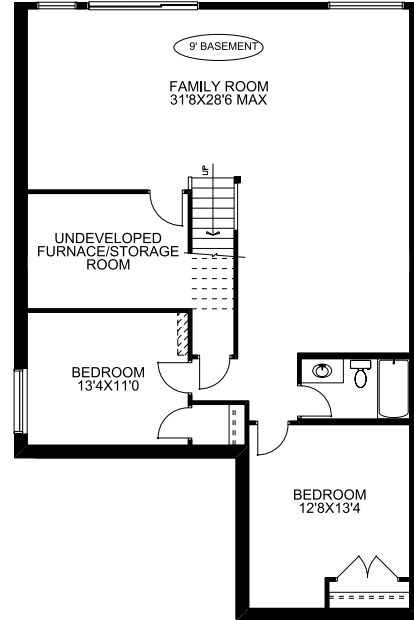

1497 SQFT 2 2

Possession: Immediate

Price: \$728,983.90

150 Knight Avenue: *Wexford*

Home Features:

- Walk-out lot onto a walking path
- Tile to ceiling electric fireplace
- Triple glazed upper & main floor windows
- Matte black trimmed shower doors
- Prosecco painted MDF cabinets; shaker bevel
- Thunder grey 1 1/4" quartz countertops
- Surewood oak vinyl plank; front entrance, den, kitchen, dining room, living room

McKee Homes

Floorplan

Main Floor

1497 SQFT

Optional
Basement Dev

1184 SQFT

BuiltGreen

THE ALBERTA
**NEW HOME
WARRANTY
PROGRAM**