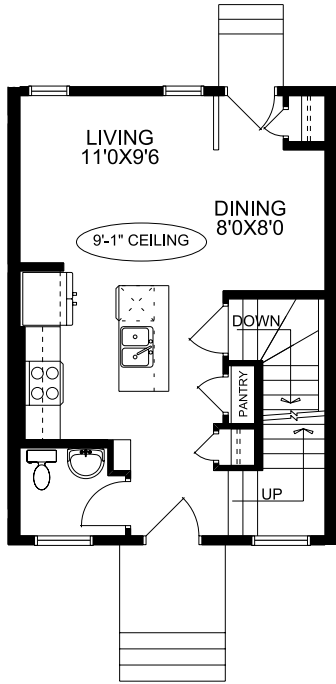

936 SQFT 2 1.5

Possession: Jan 2023

Price: \$384,900.00

113 Ellen Close: *Quigley's Point*

Home Features:

- 5-plex unit
- 9'0 main floor ceiling height
- Triple glazed upper & main floor windows
- Upgraded Samsung water/ice dispenser fridge
- Cloud white cabinets
- 1 1/4" quartz countertops
- Twelve oaks solid core vinyl plank flooring throughout main floor
- High efficient furnace; 96% efficiency
- Best is built in smart package

McKee Homes

Floorplan

Main Floor

468 SQFT

Upper Floor

468 SQFT

Optional
Basement Dev

225 SQFT