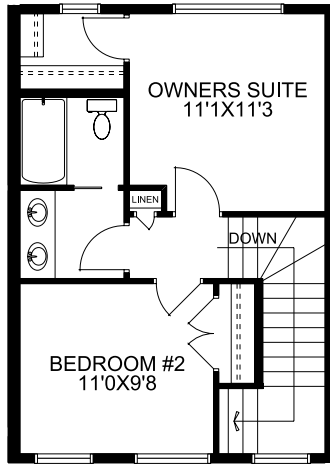

936 SQFT 2 1.5

Possession: Jan 2023

Price: \$384,900.00

113 Ellen Close: *Quigley's Point*

Home Features:

- 5-plex unit
- 9'0 main floor ceiling height
- Triple glazed upper & main floor windows
- Upgraded Samsung water/ice dispenser fridge
- Cloud white cabinets
- 1 1/4" quartz countertops
- Twelve oaks solid core vinyl plank flooring throughout main floor
- High efficient furnace; 96% efficiency
- Best is built in smart package

McKee Homes

Floorplan

Main Floor

468 SQFT

Upper Floor

468 SQFT

Optional
Basement Dev

225 SQFT