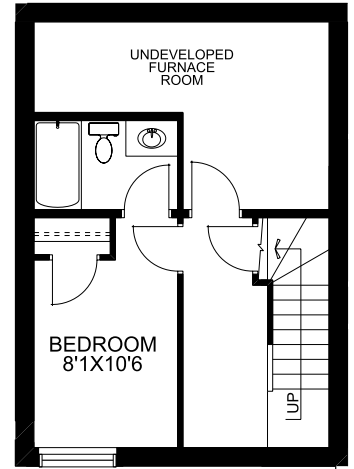

936 SQFT 2 1.5

Possession: Jan 2023

Price: \$384,900.00

113 Ellen Close: *Quigley's Point*

Home Features:

- 5-plex unit
- 9'0 main floor ceiling height
- Triple glazed upper & main floor windows
- Upgraded Samsung water/ice dispenser fridge
- Cloud white cabinets
- 1 1/4" quartz countertops
- Twelve oaks solid core vinyl plank flooring throughout main floor
- High efficient furnace; 96% efficiency
- Best is built in smart package

McKee Homes

Floorplan

Main Floor

468 SQFT

Upper Floor

468 SQFT

Optional
Basement Dev

225 SQFT