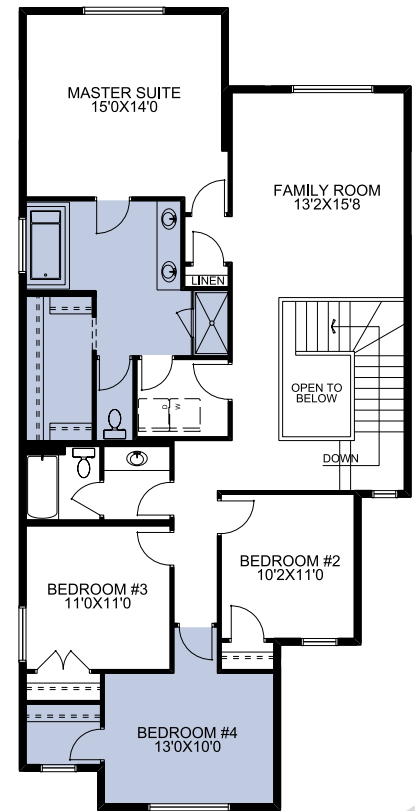

# Strangford Lough IV

2581 SQ.FT.  
30'0" Wide

3

2.5

## Main Floor

1116 SQ.FT.

## Upper Floor Option #1

1465 SQ.FT.

## Upper Floor Option #2

1536 SQ.FT.

**McKEE HOMES**

*Your family home. Our family business.*

\*\*Plans are subject to change at any time, so it's important to consult with your salesperson for the most accurate and up-to-date information. Please note that all square footages provided are for marketing purposes only, and the availability of specific elevations may differ depending on the area or community in question.