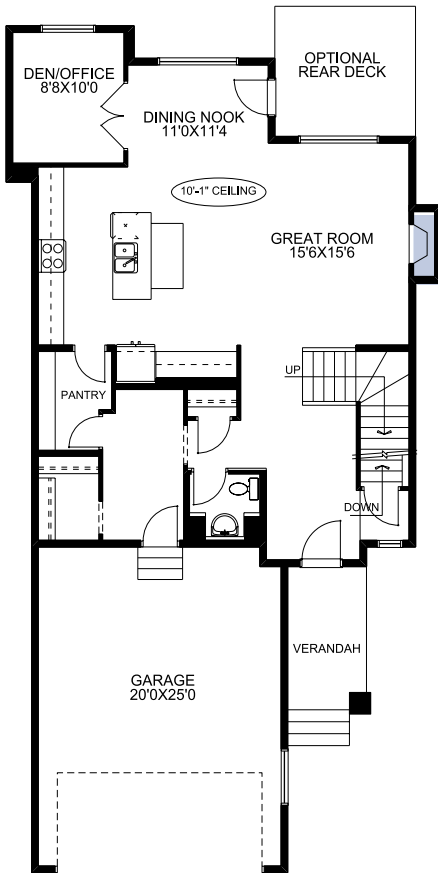

# Strangford Lough IV

2581 SQ.FT.  
30'0" Wide

3

2.5

## Main Floor

1116 SQ.FT.

## Upper Floor Option #1

1465 SQ.FT.