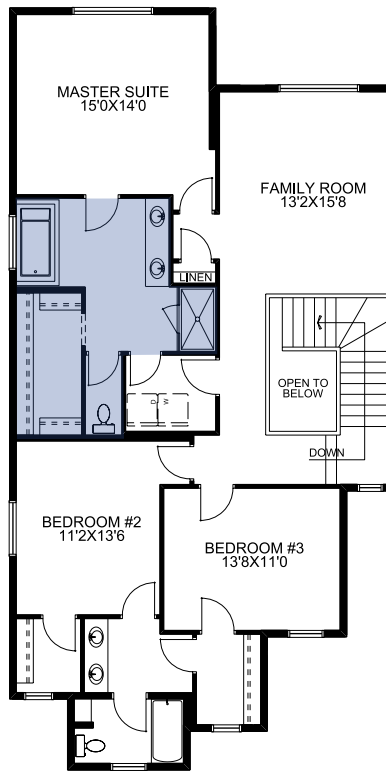

# Strangford Lough IV

2581 SQ.FT.  
30'0" Wide

3

2.5

## Main Floor

1116 SQ.FT.

## Upper Floor Option #1

1465 SQ.FT.

## Upper Floor Option #2

1536 SQ.FT.

**McKEE HOMES**

*Your family home. Our family business.*

\*\*Plans are subject to change at any time, so it's important to consult with your salesperson for the most accurate and up-to-date information. Please note that all square footages provided are for marketing purposes only, and the availability of specific elevations may differ depending on the area or community in question.