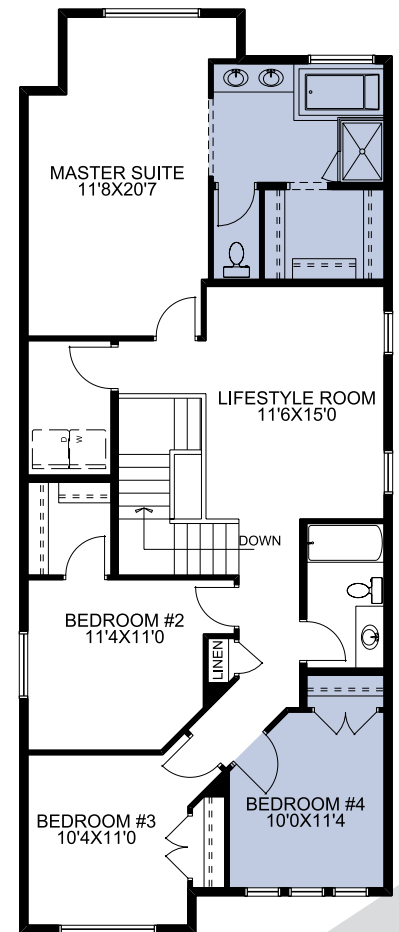

Fernhill N II

2251 SQ.FT.
24'0 Wide

3

2.5

Main Floor

974 SQ.FT.

Upper Floor

Option #1

1277 SQ.FT.

Upper Floor

Optional # 2

1358 SQ.FT.

McKEE HOMES

Your family home. Our family business.

**Plans are subject to change at any time, so it's important to consult with your salesperson for the most accurate and up-to-date information. Please note that all square footages provided are for marketing purposes only, and the availability of specific elevations may differ depending on the area or community in question.