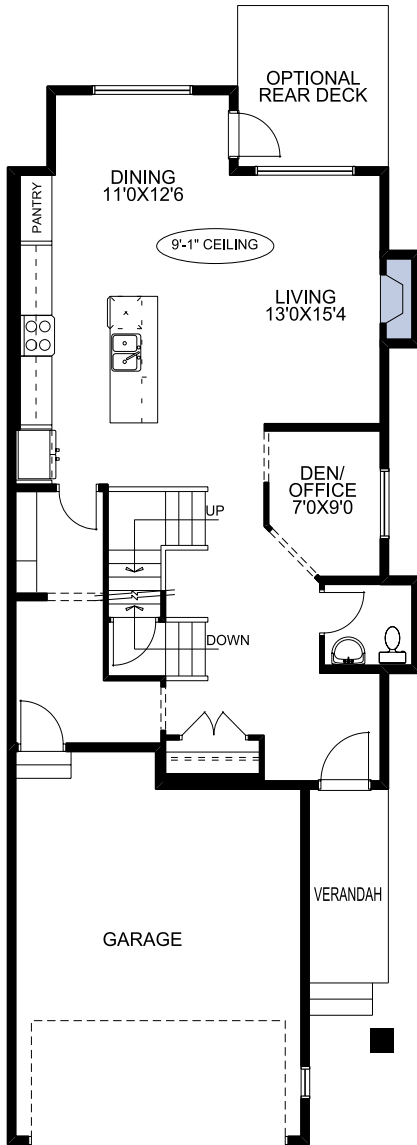

Fernhill N II

2251 SQ.FT.
24'0 Wide

3

2.5

Main Floor

974 SQ.FT.

Upper Floor

Option #1

1277 SQ.FT.

Upper Floor

Optional # 2

1358 SQ.FT.

McKEE HOMES

Your family home. Our family business.

**Plans are subject to change at any time, so it's important to consult with your salesperson for the most accurate and up-to-date information. Please note that all square footages provided are for marketing purposes only, and the availability of specific elevations may differ depending on the area or community in question.