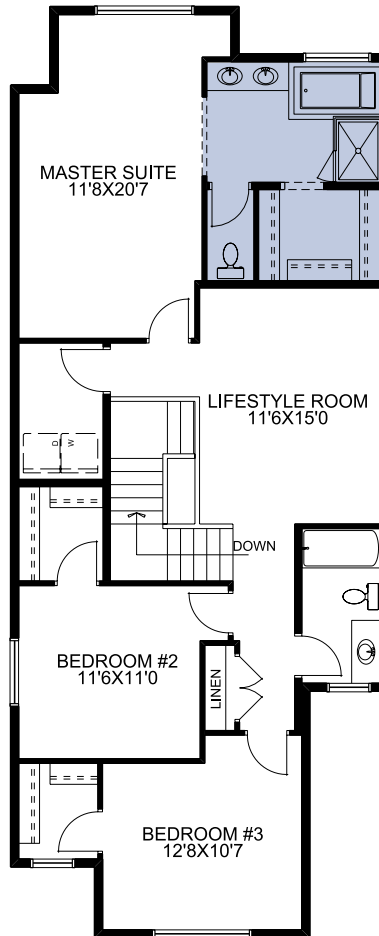

Fernhill N II

2251 SQ.FT.
24'0 Wide

3

2.5

Main Floor

974 SQ.FT.

Upper Floor

Option #1

1277 SQ.FT.

Upper Floor

Optional # 2

1358 SQ.FT.

McKEE HOMES

Your family home. Our family business.

**Plans are subject to change at any time, so it's important to consult with your salesperson for the most accurate and up-to-date information. Please note that all square footages provided are for marketing purposes only, and the availability of specific elevations may differ depending on the area or community in question.