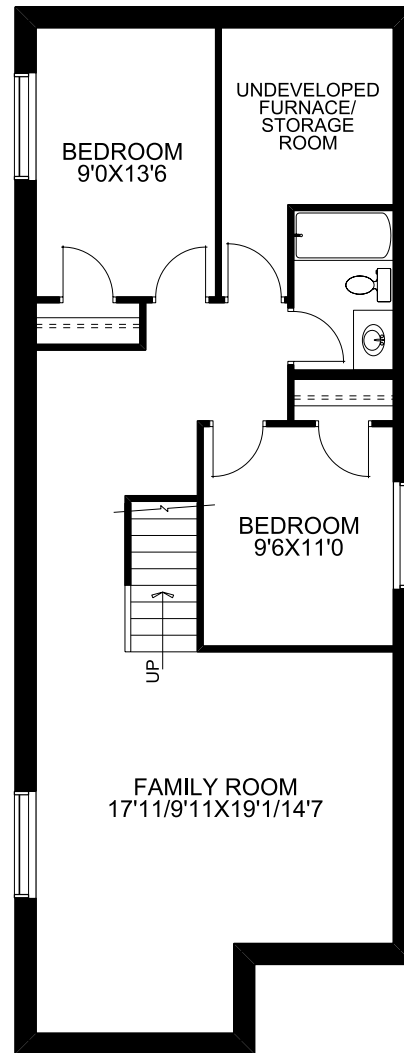

1014 sq. ft.

Main Floor: 1014 sq. ft.  
Optional Basement Dev.: 795 sq. ft.

- Bungalow
- 2 bedrooms, 2 bathrooms
- 10.0' ceilings main floor
- Master suite featuring a walk-in closet and ensuite
- Front foyer closet

Main Floor

Upper Floor

**McKEE HOMES**

Your family home. Our family business.