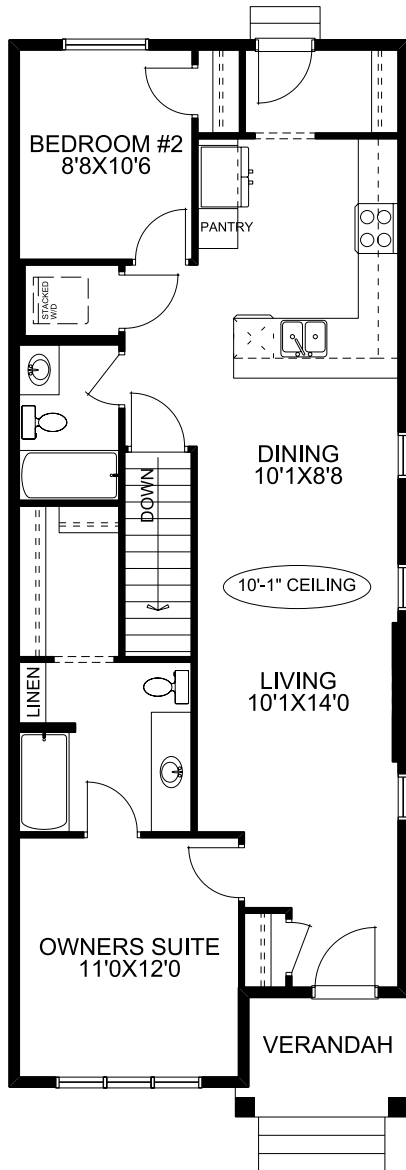

1014 sq. ft.

Main Floor: 1014 sq. ft.  
Optional Basement Dev.: 795 sq. ft.

- Bungalow
- 2 bedrooms, 2 bathrooms
- 10.0' ceilings main floor
- Master suite featuring a walk-in closet and ensuite
- Front foyer closet

Main Floor

Upper Floor

**McKEE HOMES**

Your family home. Our family business.