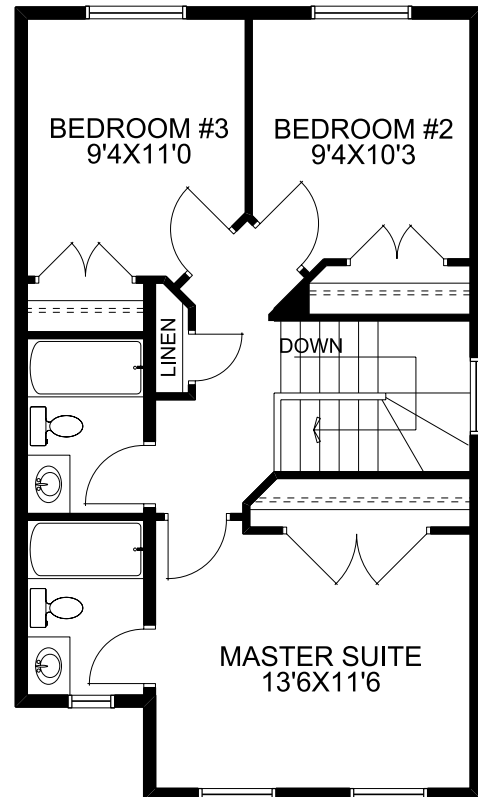

1316 sq. ft.

Main Floor: 658 sq. ft.  
Upper Floor: 658 sq. ft.

- Two storey
- 3 bedrooms, 2.5 baths
- Main floor laundry
- 9.0' ceilings main floor
- Spacious living room at front of main floor
- Master suite featuring a walk-in ensuite
- Front foyer closet
- All bedrooms feature large closets
- Upper floor linen closet

Main Floor

Upper Floor

**McKEE HOMES**

Your family home. Our family business.