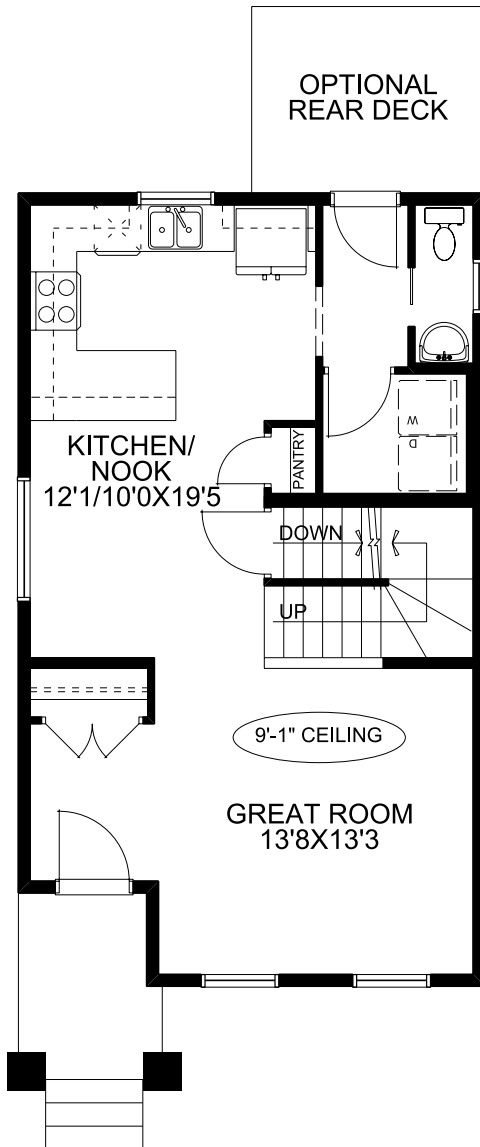

1316 sq. ft.

Main Floor: 658 sq. ft.  
Upper Floor: 658 sq. ft.

- Two storey
- 3 bedrooms, 2.5 baths
- Main floor laundry
- 9.0' ceilings main floor
- Spacious living room at front of main floor
- Master suite featuring a walk-in ensuite
- Front foyer closet
- All bedrooms feature large closets
- Upper floor linen closet

Main Floor

Upper Floor

**McKEE HOMES**

Your family home. Our family business.